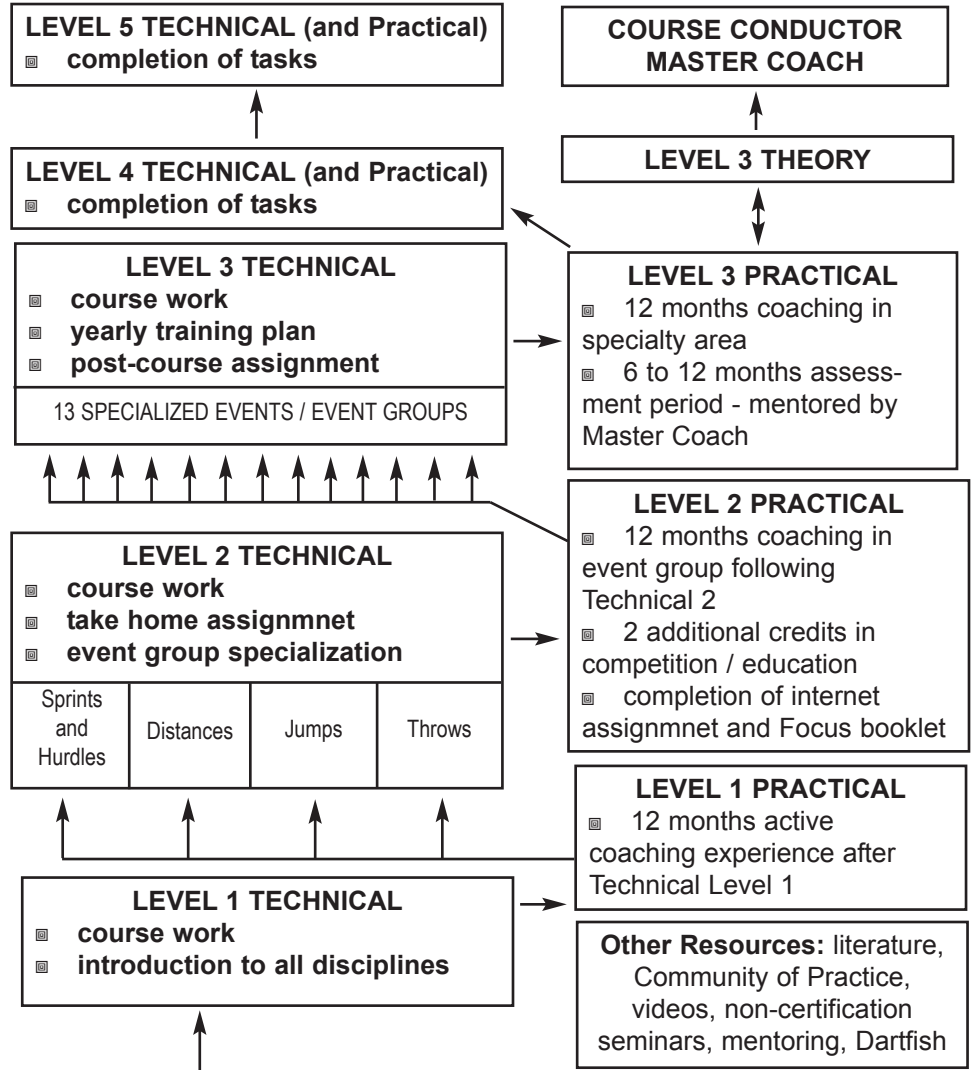

# OTFA COACH DEVELOPMENT MODEL

**NEW CBET PATH**  
 Shaded areas = programmes not yet available  
 → movement of coach through system

**Level 3 Certification Required for:**  
 Canada Games Staff, National Team Assignments, Course Conductor Status

**Level 2 Certification Required for:**  
 Club Coach or Provincial Team Coach

**Level 1 Certification Required for:**  
 Club Coach or Assistant Club Coach

**CURRENT (NCCP) TRACK & FIELD PATH**  
 (except for multisport introduction to Competition Context Module)  
 → movement of coach through system

**LEVEL OF COMPETITION**  
 NATIONAL LEVEL | PROVINCIAL LEVEL | LOCAL LEVEL

- PARALYMPIC SPORTS
- ELEMENTARY SCHOOLS
- CLUBS
- SECONDARY SCHOOLS
- UNIVERSITIES
- OTHER: special olympics, running stores, social groups