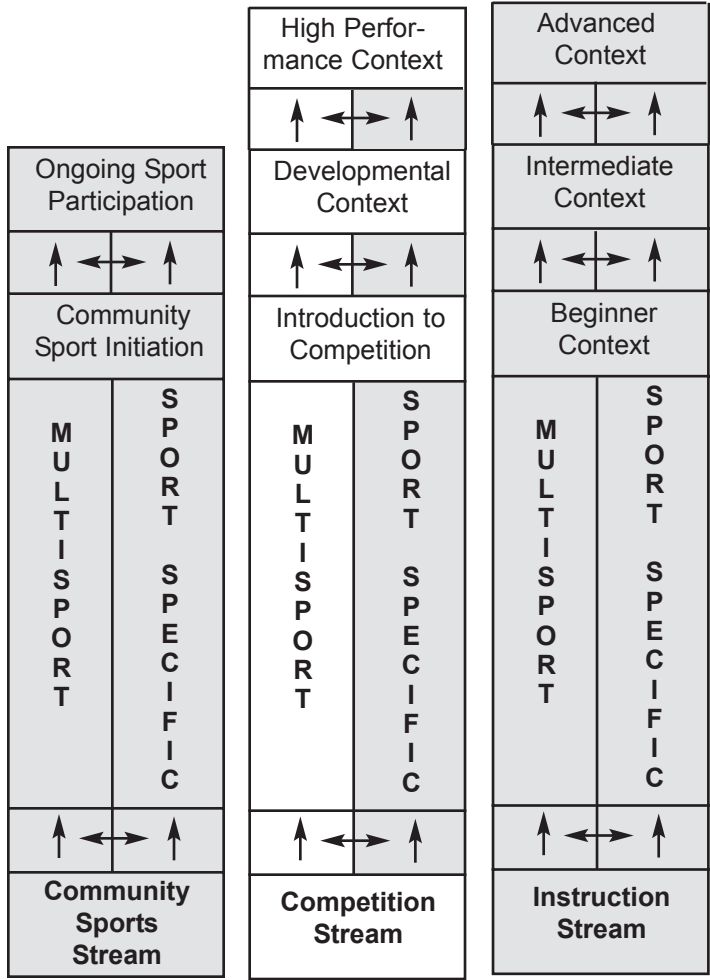

# OTFA COACH DEVELOPMENT MODEL

**NEW CBET PATH**  
 Shaded areas = programmes not yet available  
 → movement of coach through system

**Level 3 Certification Required for:**  
 Canada Games Staff, National Team Assignments, Course Conductor Status

**Level 2 Certification Required for:**  
 Club Coach or Provincial Team Coach

**Level 1 Certification Required for:**  
 Club Coach or Assistant Club Coach

**CURRENT (NCCP) TRACK & FIELD PATH**  
 (except for multisport introduction to Competition Context Module)  
 → movement of coach through system

**LEVEL OF COMPETITION**  
 NATIONAL LEVEL | PROVINCIAL LEVEL | LOCAL LEVEL

- PARALYMPIC SPORTS
- ELEMENTARY SCHOOLS
- CLUBS
- SECONDARY SCHOOLS
- UNIVERSITIES
- OTHER: special olympics, running stores, social groups